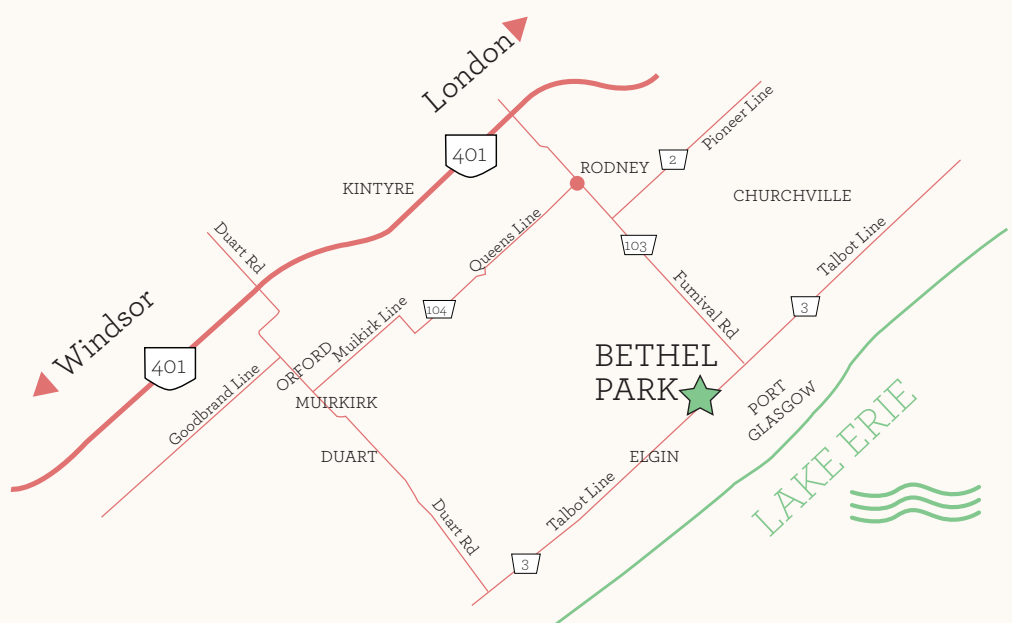

Ontario Bethel Park Bible Camp Society

100 Hoffman Street Kitchener, ON N2M 3N1
bethelpark@gto.net | Business Phone: 519.885.3212

How to get to Bethel Park

- We are located on Hwy 3, 21661 Talbot Line, 1 mile west of Furnival Road
- From Hwy # 401, take the Furnival Road exit South (through Rodney)
- At Hwy # 3, turn right, Bethel Park is located 1 km on the left

Sunday Services at Bethel Park

July 3, 10 & August 7, 14, 21, 28 at 10:30 a.m.
with Rev. Guenter Rittmeyer in the Chapel

Kid's Camps

Various week-long camps sponsored by different churches in July and August.
Call 519.885.3212 for details.

Family Camp Opening Concert **Saturday, July 23 | 7 pm**
Masters College and Seminary Band